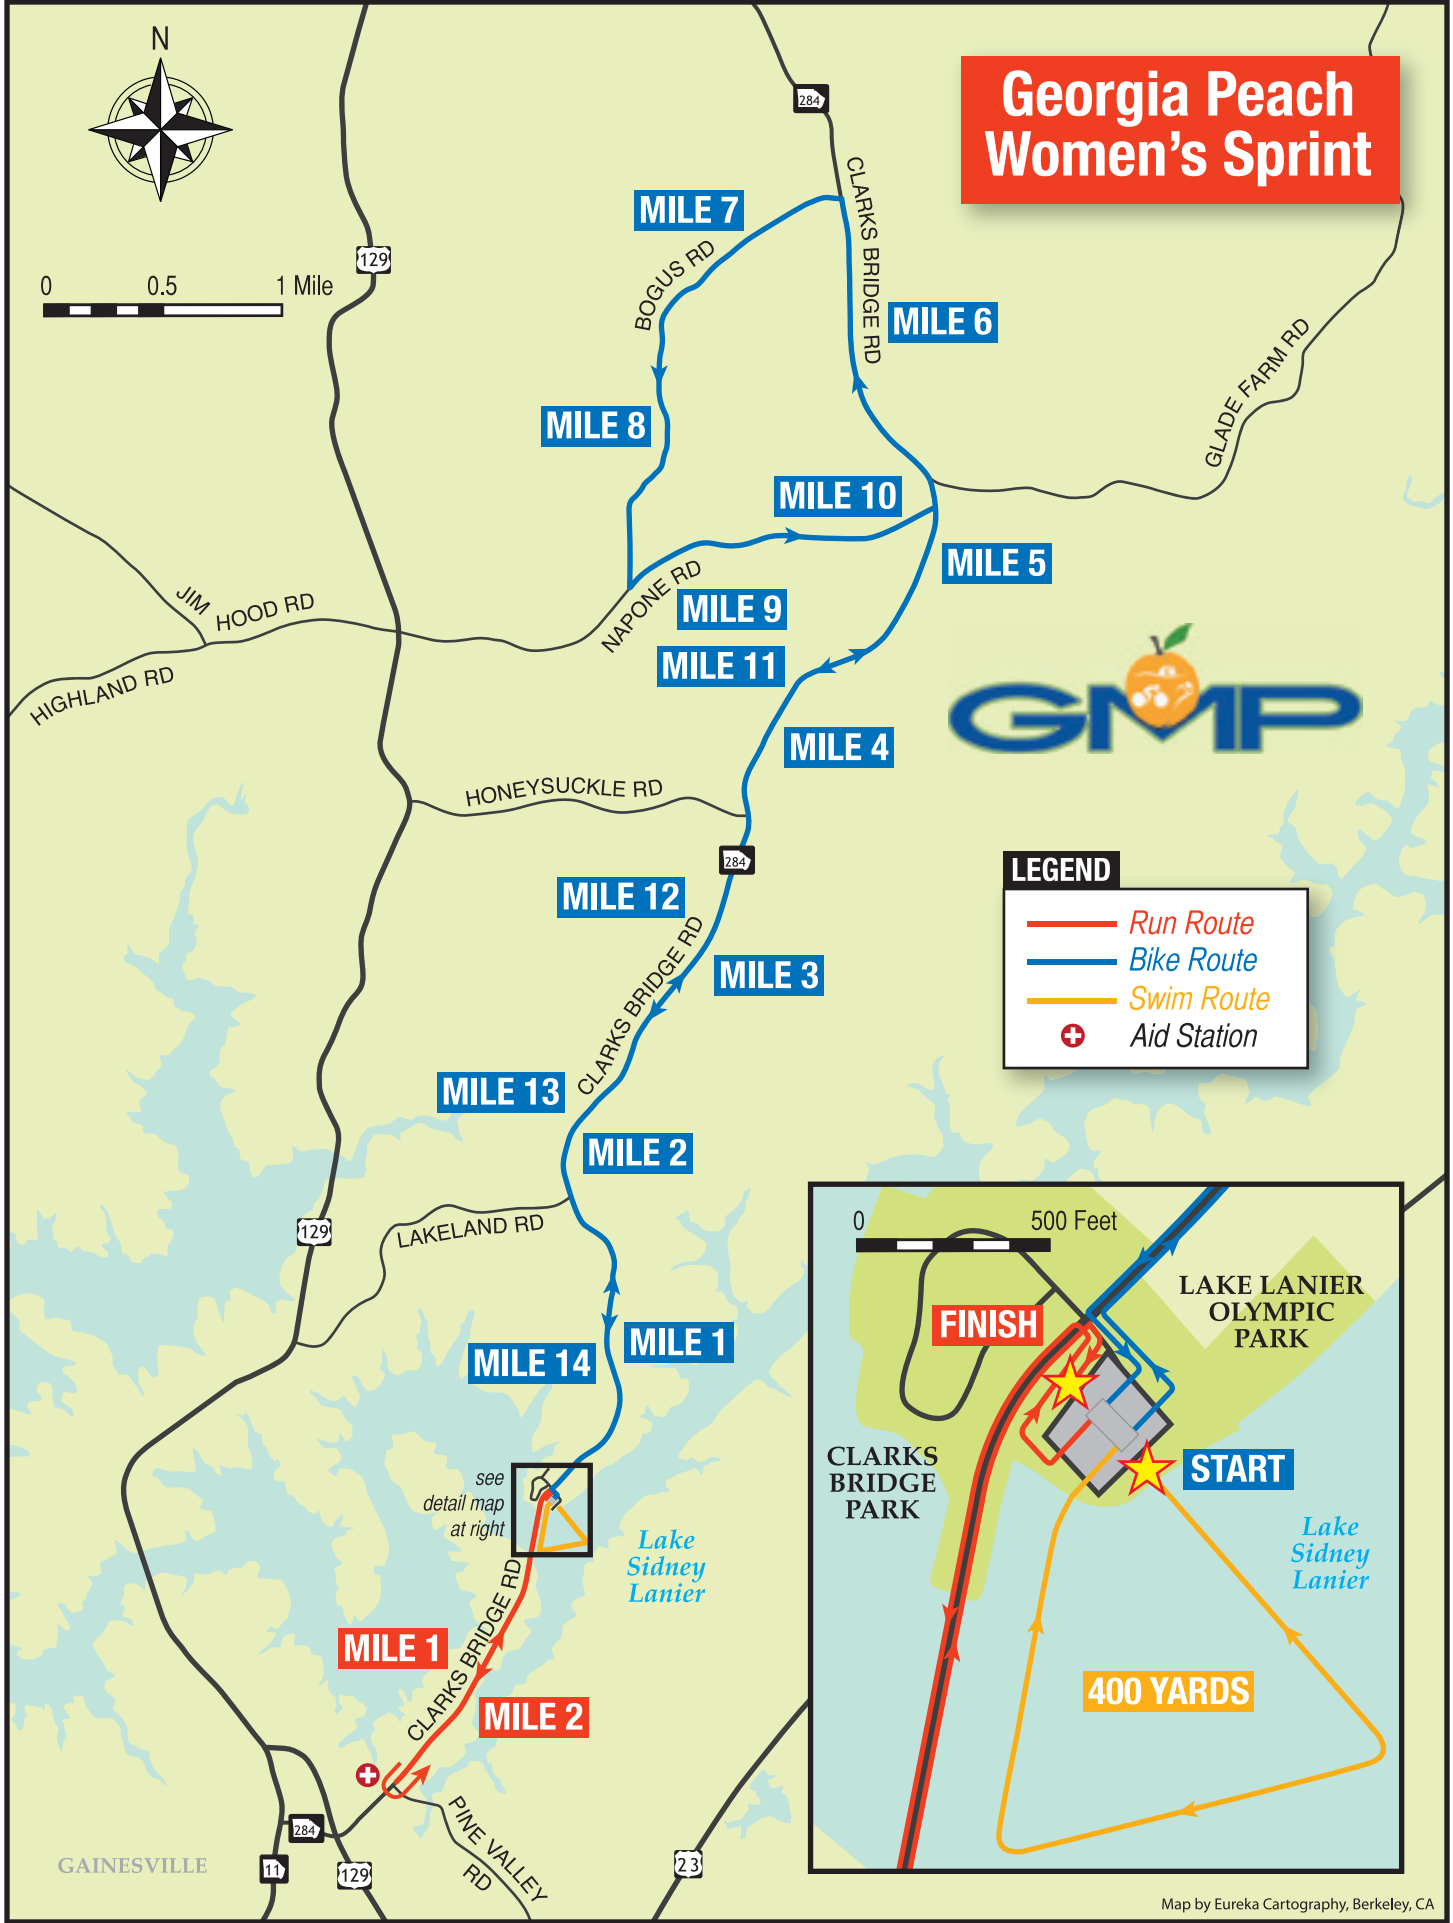

Georgia Peach Women's Sprint

0 0.5 1 Mile

LEGEND

- Run Route
- Bike Route
- Swim Route
- Aid Station

GAINESVILLE