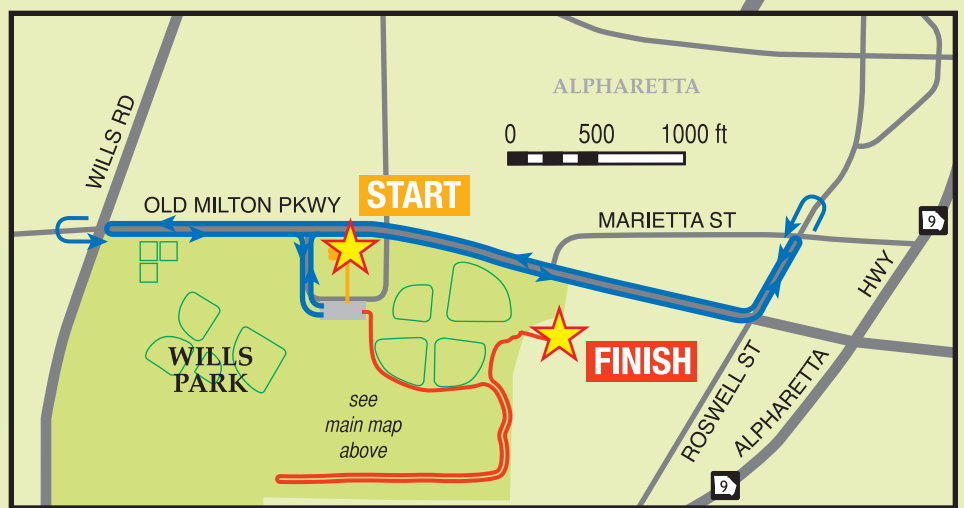

# ALPHARETTA KIDS TRIATHLON CHAMPIONSHIP

see detail map at right

see route map below

WILLS RD

OLD MILTON PKWY

OLD MILTON PKWY

START

FINISH

WILLS PARK

ALPHARETTA

WILLS RD

ALPHARETTA HWY

MAXWELL RD

### LEGEND

- Run Route
- Bike Route
- Swim Route
- Aid Station

see main map above